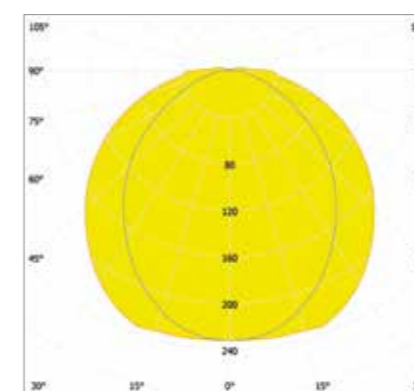

VENTEGO LED