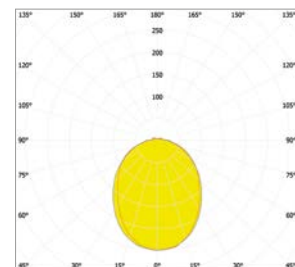

POLAIR DIAGRAM PVX | FROSTED