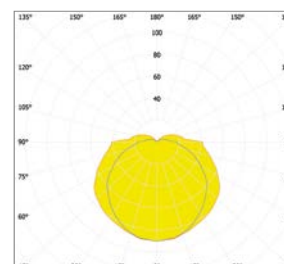

POLAIR DIAGRAM TPS | OPAAL