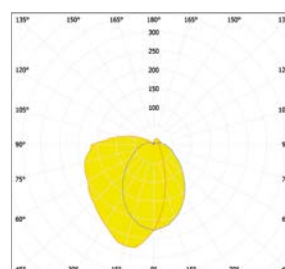

POLAIR DIAGRAM TPK | FROSTED