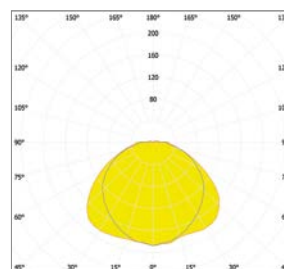

POLAIR DIAGRAM TPS | FROSTED