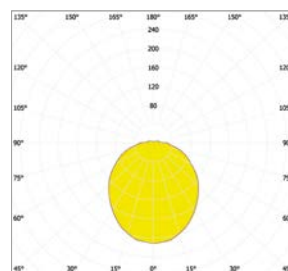

POLAIR DIAGRAM | FROSTED