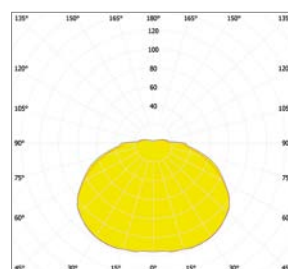

POLAIR DIAGRAM GPA | FROSTED