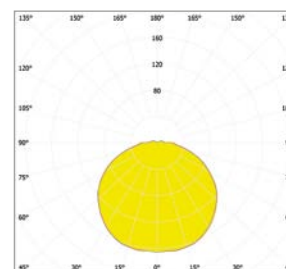

POLAIR DIAGRAM TPB | FROSTED