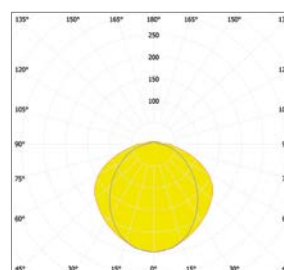

POLAIR DIAGRAM TPN | FROSTED