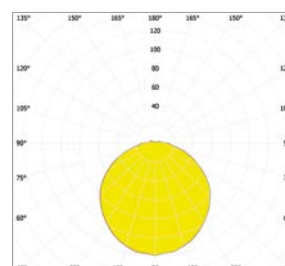

POLAIR DIAGRAM TPB | OPAAL